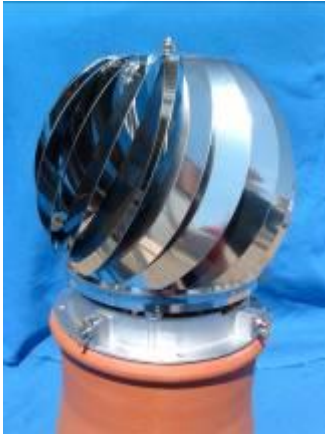

Steel Top (Vedette Cowl)

The Steel Top or Vedette Cowl as it is traditionally known is recommended by many appliance manufacturers to help with the up draught on oil and solid fuel installations.

- 316 Stainless Steel with mesh for all fuels

Part No. 36**074
Mesh Kit = 36**075
** Denotes diameter in inches

Spinning Anti-Down Draught Cowls

Spinner Cowl

The New Mad Spinner cowl is a British made revolving cowl designed to eradicate downdraught whilst the rotating action assists ventilation. Being made in house in the UK allows us to control all the manufacture of this very technical cowl whilst ensuring only prime materials are used in the production process.

- Suitable for Wood/Solid Fuel/Gas
- Terracotta finish
- Fully assembled ready to fit
- Bolt fixing included
- Tested to BS715 & BSEN 1856
- Suits 5"-10" Internal diameter pots
- Stainless Steel Fin Structure
- Painted Base increases protection

Part No. = 3501008

Aspirotor

This spinning cowl is fully certified to BS715 : 1993 Manufactured in 316 grade stainless steel and available in two sizes to accommodate flue sizes from 115 - 235mm internal diameters. Both the Spinner Cowl and Aspirotor offer the best protection against down draught.