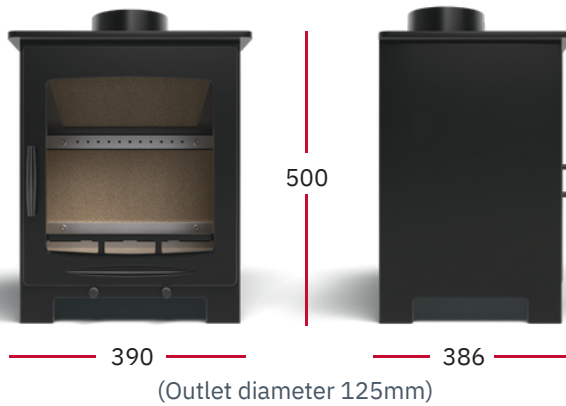

Dimensions in mm

Dimensions in mm

Fuel Type	Wood
Output (kW)	5.0 kW
Efficiency (%)	84.4
Weight	65 KG
Warranty	Up to 10 years (T&Cs apply*)

Fuel Type	Wood
Output (kW)	5.0 kW
Efficiency (%)	83.9
Weight	87 KG
Warranty	Up to 10 years (T&Cs apply*)