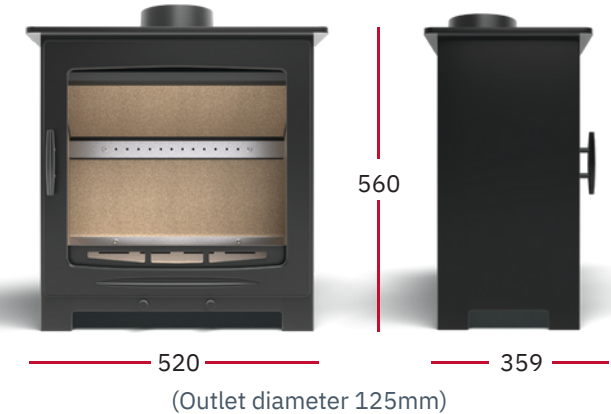

Our most powerful wood burner will warm even the largest spaces while still offering the looks our stoves are known for. It's the perfect choice for anyone looking to combine style with substance.

Dimensions in mm

Dimensions in mm

Dimensions in mm

Fuel Type	Wood
Output (kW)	5.0 kW
Efficiency (%)	84.4
Weight	65 KG
Warranty	Up to 10 years (T&Cs apply*)

Fuel Type	Wood
Output (kW)	5.0 kW
Efficiency (%)	83.9
Weight	87 KG
Warranty	Up to 10 years (T&Cs apply*)