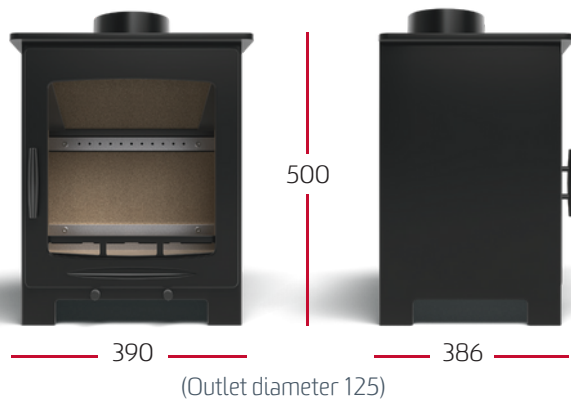

Dimensions in mm

Dimensions in mm

Fuel Type	Wood
Output (kW)	5.0 kW
Efficiency (%)	84.4
Warranty	12 Month Warranty (T&Cs apply*)

Fuel Type	Wood
Output (kW)	5.0 kW
Efficiency (%)	83.9
Warranty	12 Month Warranty (T&Cs apply*)