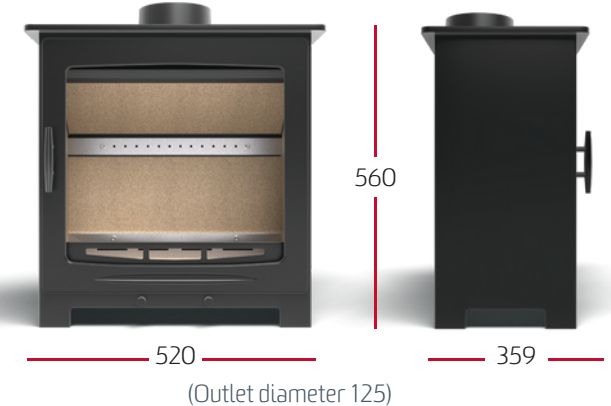

Our most powerful wood burner will warm even the largest spaces while still offering the looks our stoves are known for. It's the perfect choice for anyone looking to combine style with substance.

Dimensions in mm

Dimensions in mm

Dimensions in mm

Fuel Type	Wood
Output (kW)	5.0 kW
Efficiency (%)	84.4
Warranty	12 Month Warranty (T&Cs apply*)

Fuel Type	Wood
Output (kW)	5.0 kW
Efficiency (%)	83.9
Warranty	12 Month Warranty (T&Cs apply*)