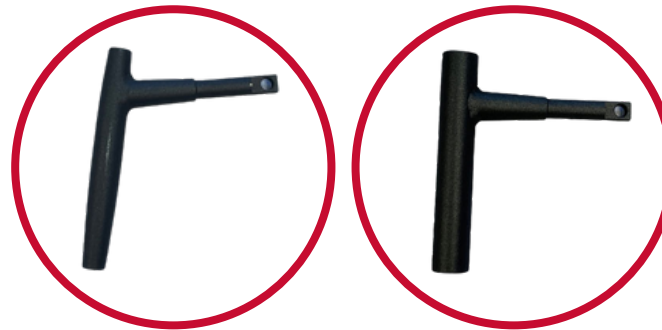

Handles	Price	Description
SAP Code 60HANDLE	£35.00	Standard Handle (Black)
SAP Code 60PRHANDLE	£50.00	Premium Handle (Black)

Prices exclude VAT

Standard Handle Premium Handle

Tiverton

60TIV

Stirling

60STIR

Framlingham