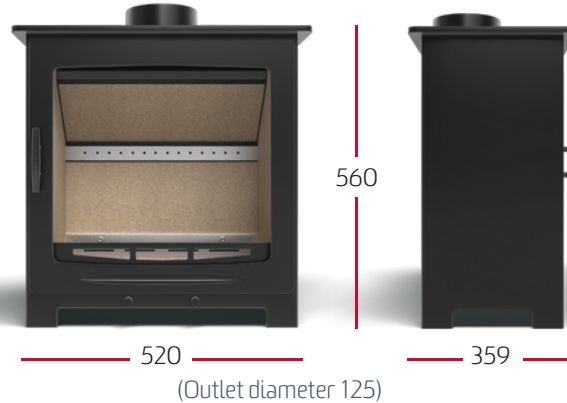

Dimensions in mm

Dimensions in mm

Fuel Type	Wood
Output (kW)	5.0 kW
Efficiency (%)	84.4
Warranty	12 Month Warranty (T&Cs apply*)

Fuel Type	Wood
Output (kW)	5.0 kW
Efficiency (%)	83.9
Warranty	12 Month Warranty (T&Cs apply*)