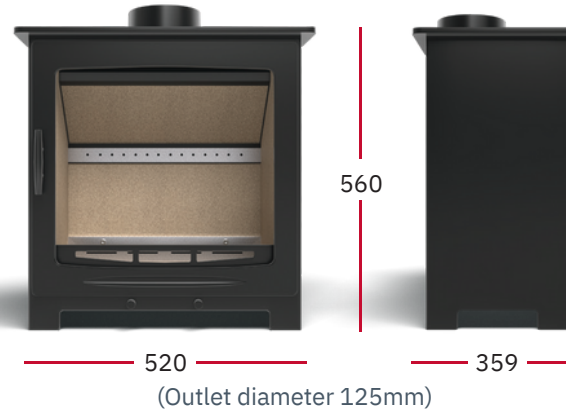

Dimensions in mm

Dimensions in mm

Fuel Type	Wood
Output (kW)	5.0 kW
Efficiency (%)	84.4
Weight	65 KG
Warranty	Up to 10 years (T&Cs apply*)

Fuel Type	Wood
Output (kW)	5.0 kW
Efficiency (%)	83.9
Weight	87 KG
Warranty	Up to 10 years (T&Cs apply*)