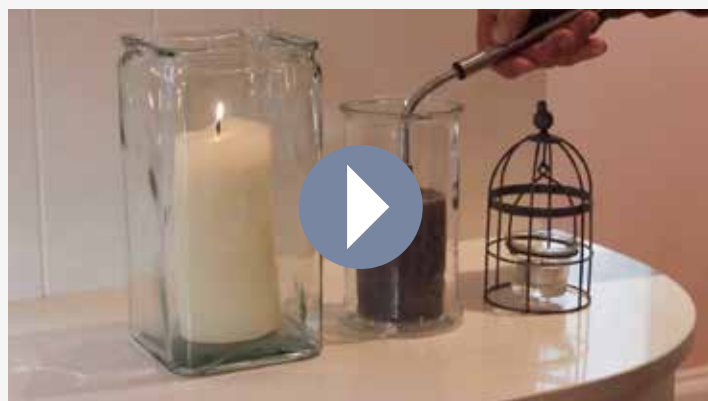

USB RECHARGEABLE ARC LIGHTER

Ignite stoves, BBQs, candles and more with this electronic, fully rechargeable lighter.

- Fast charging via supplied USB cable
- Over 500 uses per charge
- 360° flexible rotating head
- Windproof electronic arc
- Built-in safety switch and auto cut-off
- Eco friendly and cost-effective
- No need to refill with expensive fuel

FIR556