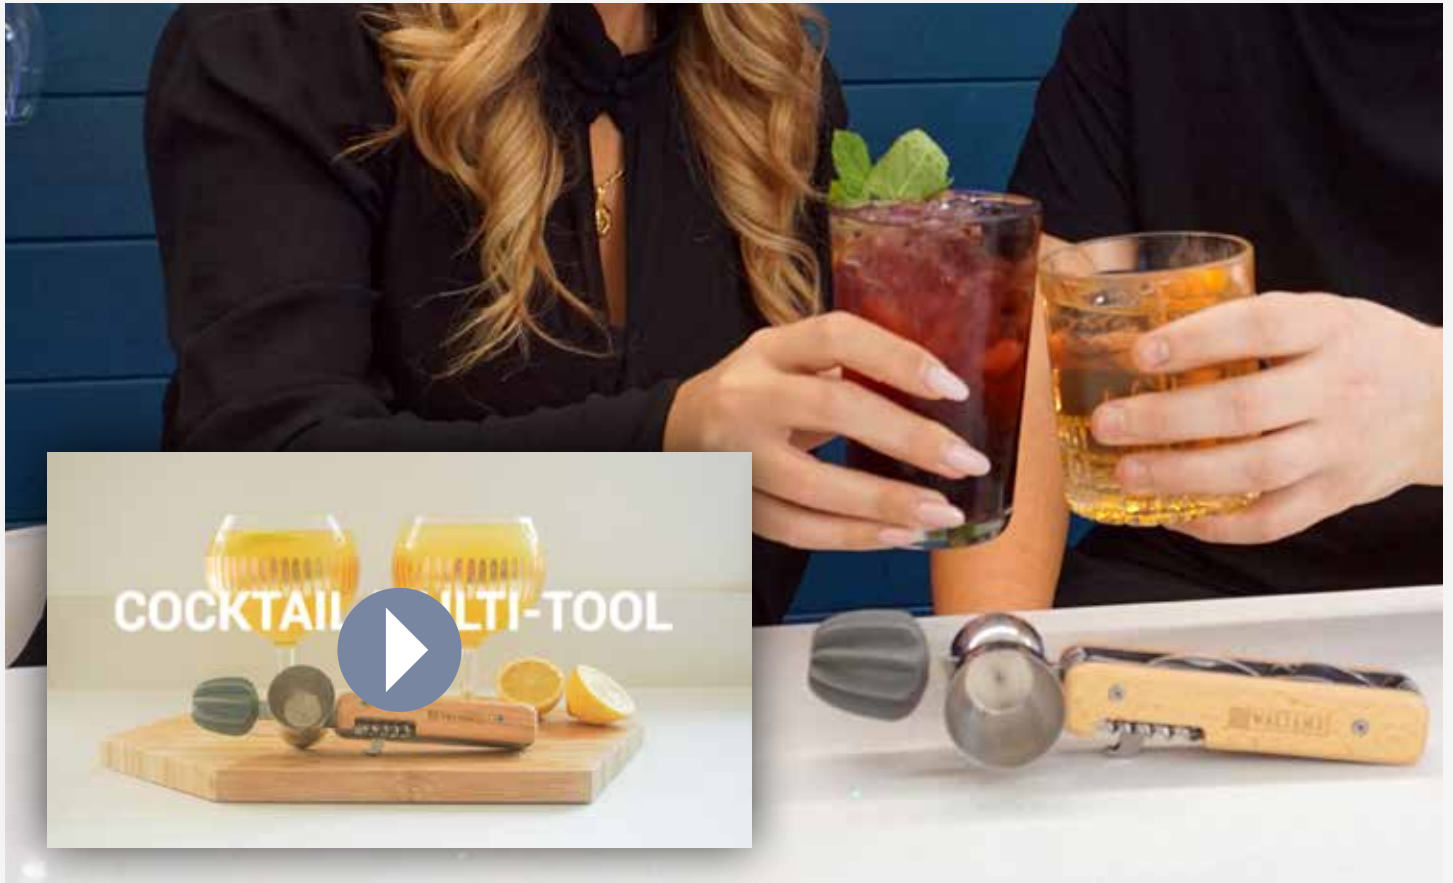

COCKTAIL MULTI-TOOL

Entertain your guests and delve into the world of mixology with the Cocktail Multi-Tool. The handy foldaway device contains everything you need, with 7 tools included. Look the part too, thanks to the stainless steel and rustic wooden design.

223 x 42 x 53mm (HWD)

Weight: 361g

FIR558