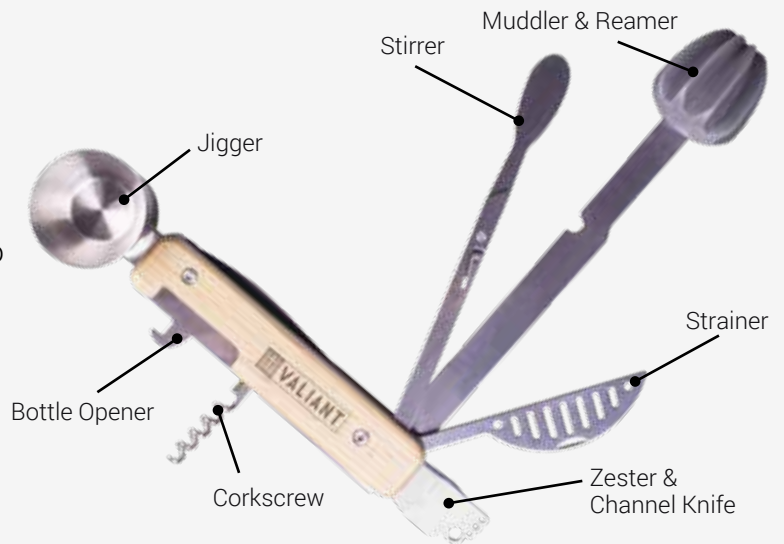

COCKTAIL MULTI-TOOL

Entertain your guests and delve into the world of mixology with the Cocktail Multi-Tool. The handy foldaway device contains everything you need, with 7 tools included. Look the part too, thanks to the stainless steel and rustic wooden design.

223 x 42 x 53mm (HWD)

Weight: 361g

FIR558