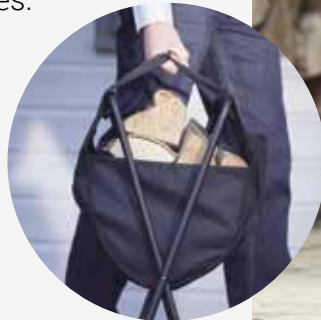

CARRY & STORE

Lightweight, robust and hard-wearing; the slim fold-away Carry & Store is designed to easily carry logs to your fireside. Complete with pockets for storing accessories.

In operation:

560 x 430 x 380mm (HWD)

In storage:

640 x 40 x 380mm (HWD)

Weight: 1.25kg

FIR244