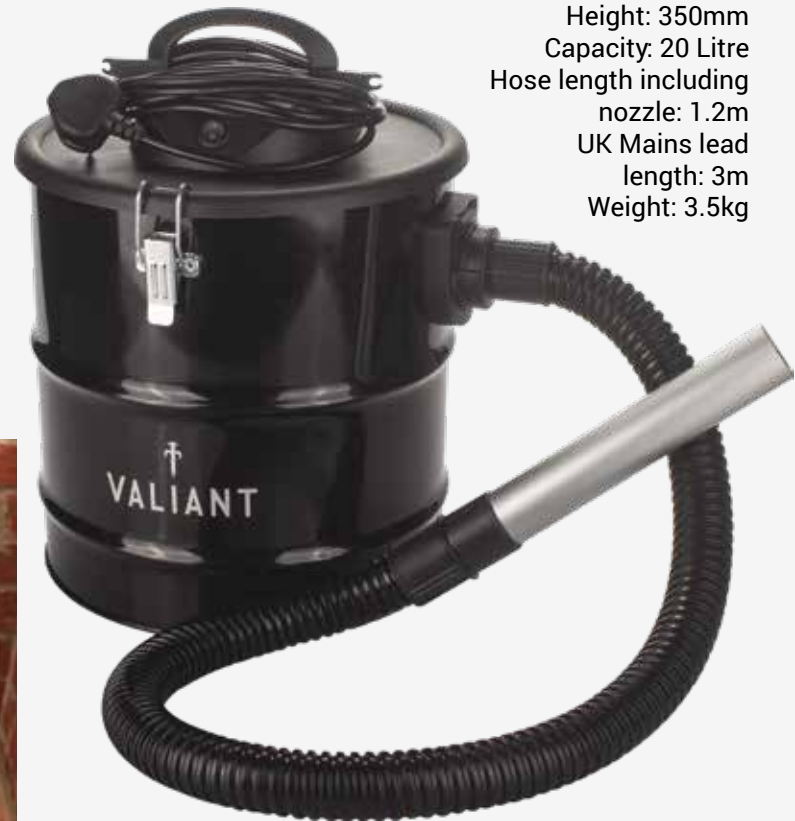

ASH VACUUM

The lightweight and compact 1000w Valiant Ash Vacuum features a generous 20 litre capacity. It makes light work of cleaning out fireplaces, barbecues and more, and can even be used on warm ash. The Ash Vacuum also includes HEPA filter, ensuring dust levels are kept to a minimum and your home remains clean during use.

FIR274

Height: 350mm
Capacity: 20 Litre
Hose length including
nozzle: 1.2m
UK Mains lead
length: 3m
Weight: 3.5kg