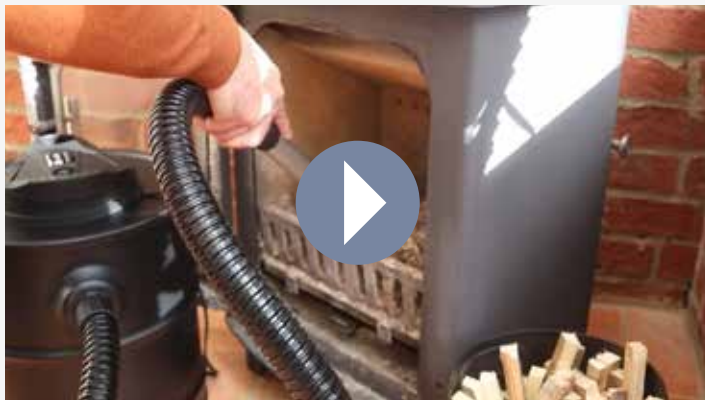

ASH VACUUM

The lightweight and compact 1000w Valiant Ash Vacuum features a generous 20 litre capacity. It makes light work of cleaning out fireplaces, barbecues and more, and can even be used on warm ash. The Ash Vacuum also includes HEPA filter, ensuring dust levels are kept to a minimum and your home remains clean during use.

FIR274

Height: 350mm
Capacity: 20 Litre
Hose length including
nozzle: 1.2m
UK Mains lead
length: 3m
Weight: 3.5kg