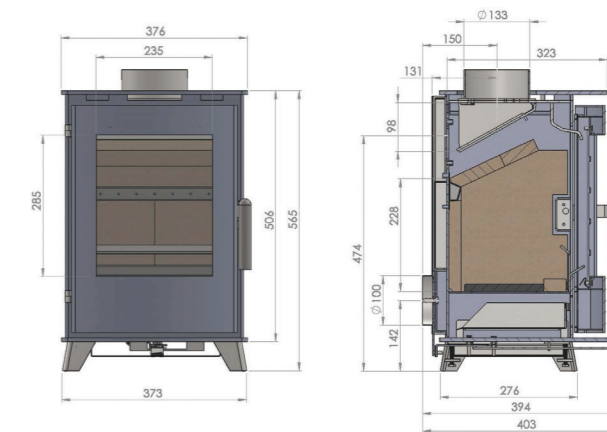

The Devonshire

The Devonshire is the larger of the two designs. At more than half a meter wide, it provides the scale required for rooms that benefit from generous proportions. Output: 4.9kW.

The Gilcar

Accreditations

- HETAS approved product
- SiA ecodesign ready
- Defra Exempt for use in smokeless zones
- CE and EN13240 approved
- Energy Efficiency: A+

The Gilcar

The Gilcar is the slimmer option, and a little lower in height. It is designed to fit neatly and stylishly into most fireplaces, or for more convenient positioning in smaller spaces. Output: 4.5kW.