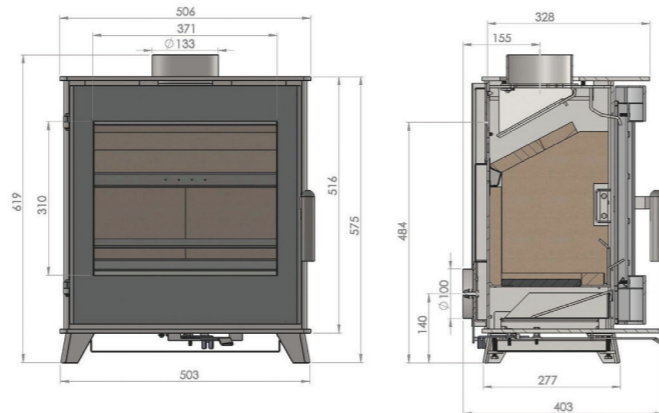

The Devonshire

The Devonshire is the larger of the two designs. At more than half a meter wide, it provides the scale required for rooms that benefit from generous proportions. Output: 4.9kW.

The Gilcar

Accreditations

- HETAS approved product
- SiA ecodesign ready
- Defra Exempt for use in smokeless zones
- CE and EN13240 approved
- Energy Efficiency: A+

The Gilcar

The Gilcar is the slimmer option, and a little lower in height. It is designed to fit neatly and stylishly into most fireplaces, or for more convenient positioning in smaller spaces. Output: 4.5kW.