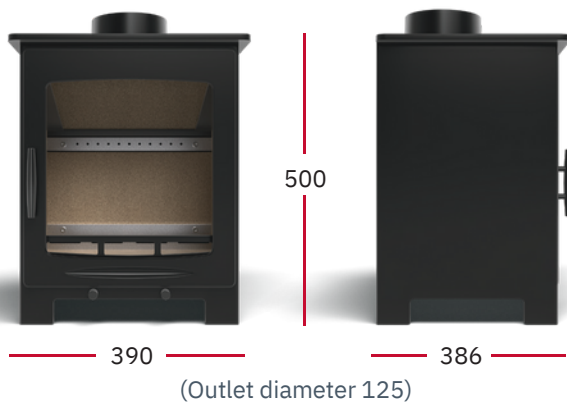

60TIV

Stirling

60STIR

Framlingham

60FRAM

Our smallest wood burning stove still provides exceptional heat while retaining the beautiful style and large viewing window our customers love. It's also our most efficient model – perfect for anyone trying to drive down heating costs.

Dimensions in mm

Dimensions in mm

Fuel Type	Wood
Output	5.0 kW
Efficiency	84.4%
Weight	65 KG
Warranty	Up to 10 years (T&Cs apply*)

Fuel Type	Wood
Output	5.0 kW
Efficiency	83.9%
Weight	87 KG
Warranty	Up to 10 years (T&Cs apply*)