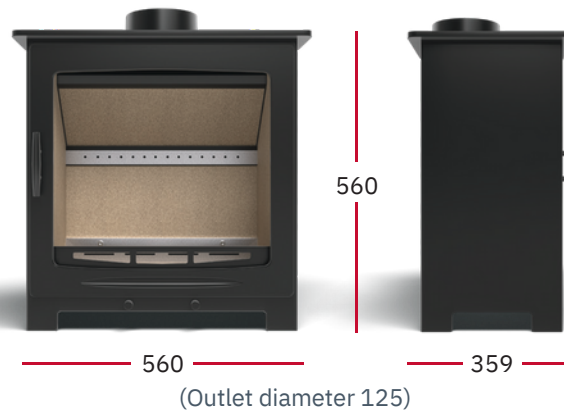

60TIV

Stirling

60STIR

Framlingham

60FRAM

Our smallest wood burning stove still provides exceptional heat while retaining the beautiful style and large viewing window our customers love. It's also our most efficient model – perfect for anyone trying to drive down heating costs.

Dimensions in mm

Dimensions in mm

| | |
|----------------|---------------------------------|
| Fuel Type | Wood |
| Output (kW) | 5.0 kW |
| Efficiency (%) | 84.4 |
| Warranty | 12 Month Warranty (T&Cs apply*) |