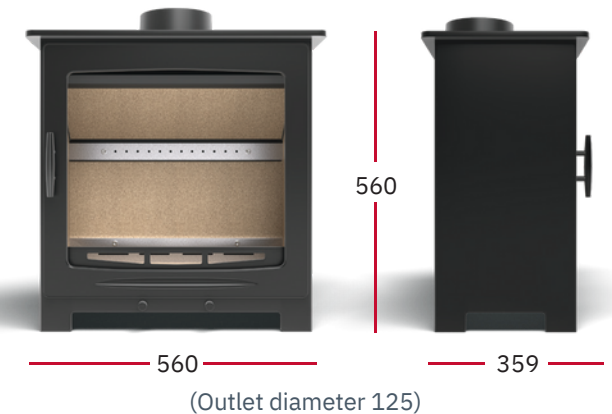

Our most powerful wood burner will warm even the largest spaces while still offering the looks our stoves are known for. It's the perfect choice for anyone looking to combine style with substance.

Dimensions in mm

Dimensions in mm

Dimensions in mm

| | |
|----------------|---------------------------------|
| Fuel Type | Wood |
| Output (kW) | 5.0 kW |
| Efficiency (%) | 84.4 |
| Warranty | 12 Month Warranty (T&Cs apply*) |