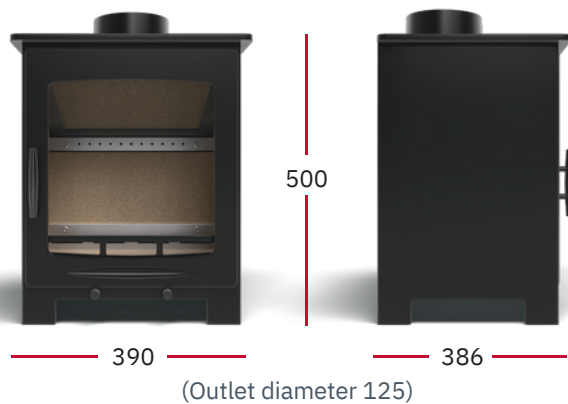

60TIV

Stirling

60STIR

Framlingham

60FRAM

Our smallest wood burning stove still provides exceptional heat while retaining the beautiful style and large viewing window our customers love. It's also our most efficient model – perfect for anyone trying to drive down heating costs.

Dimensions in mm

Dimensions in mm

| | |
|----------------|---------------------------------|
| Fuel Type | Wood |
| Output (kW) | 5.0 kW |
| Efficiency (%) | 84.4 |
| Warranty | 12 Month Warranty (T&Cs apply*) |