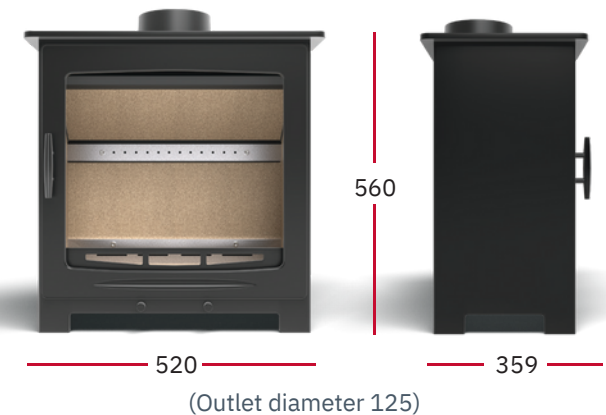

Our most powerful wood burner will warm even the largest spaces while still offering the looks our stoves are known for. It's the perfect choice for anyone looking to combine style with substance.

Dimensions in mm

Dimensions in mm

Dimensions in mm

Fuel Type	Wood
Output	5.0 kW
Efficiency	84.4%
Weight	65 KG
Warranty	Up to 10 years (T&Cs apply*)

Fuel Type	Wood
Output	5.0 kW
Efficiency	83.9%
Weight	87 KG
Warranty	Up to 10 years (T&Cs apply*)