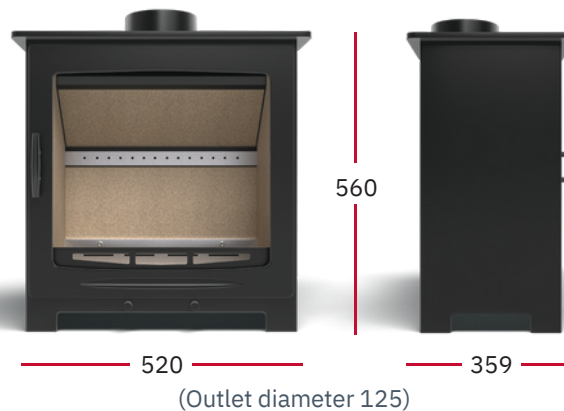

60TIV

Stirling

60STIR

Framlingham

60FRAM

Our smallest wood burning stove still provides exceptional heat while retaining the beautiful style and large viewing window our customers love. It's also our most efficient model – perfect for anyone trying to drive down heating costs.

Dimensions in mm

Dimensions in mm

Fuel Type	Wood
Output	5.0 kW
Efficiency	84.4%
Weight	65 KG
Warranty	Up to 10 years (T&Cs apply*)

Fuel Type	Wood
Output	5.0 kW
Efficiency	83.9%
Weight	87 KG
Warranty	Up to 10 years (T&Cs apply*)