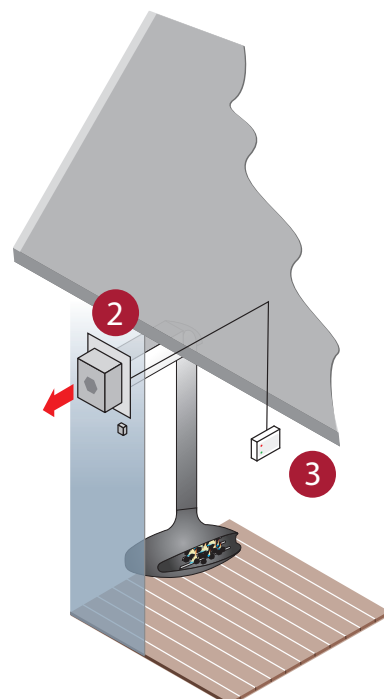

The chimney fan system works equally when installed on a traditional chimney or attached to an outside wall – giving you the freedom to choose the gas fireplace that suits your needs.

Healthy indoor environment

Thanks to a continuous updraught created by the chimney fan system all harmful gas fumes are removed to enhance a healthy indoor environment.

Chimney fan systems – with or without a chimney

exodraft chimney fan systems consist of the chimney fan, a gas controller and a gas solenoid valve.

Chimney fan system with horizontal extraction via a steel chimney

Chimney fan system with vertical extraction via a steel chimney

Chimney fan system with extraction via an external wall where there is no chimney