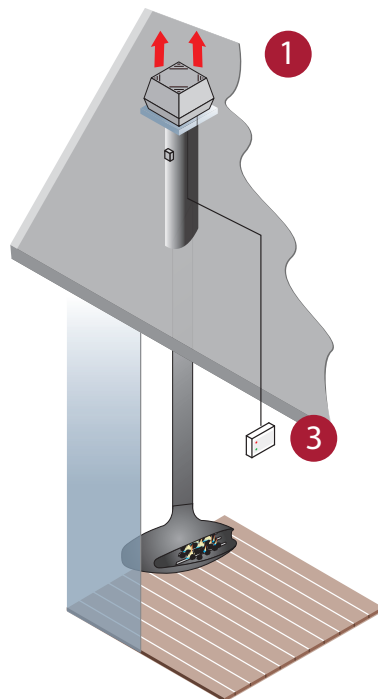

Chimney fan system with vertical extraction via a steel chimney