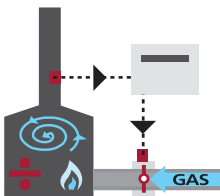

The chimney fan ensures your family's safety

Exodraft is the only system on the market which has an approved fail-safe function. The system is used to secure the safety of the new fireplace.

An **exodraft** chimney fan system gives you the freedom to choose a gas fireplace based on your needs rather than the limitations imposed by the building's design and construction.

A safe fireplace with built in freedom of choice

Enjoy the pleasure of an open fire – also without a traditional chimney

Safety – a secure failsafe system

The chimney fan's control system automatically shuts off the gas if there is insufficient updraught in the chimney, always ensuring that your gas fire operates correctly. The exodraft system is the only approved system currently available.