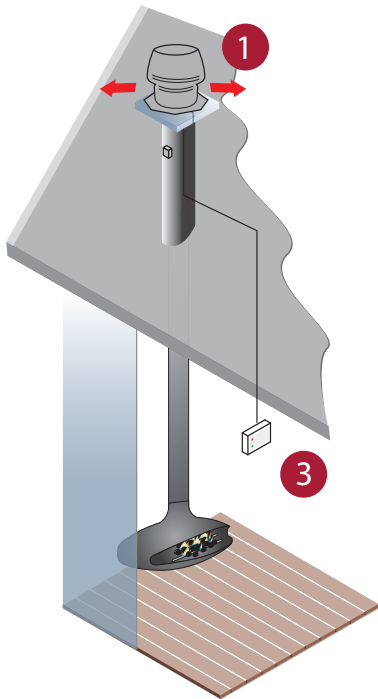

Solves all spillage problems

The chimney fan system creates optimal updraught in your chimney regardless of wind and weather conditions, thus eliminating all down draught into your living room.

No chimney required

The chimney fan system works equally when installed on a traditional chimney or attached to an outside wall – giving you the freedom to choose the gas fireplace that suits your needs.

Healthy indoor environment

Thanks to a continuous updraught created by the chimney fan system all harmful gas fumes are removed to enhance a healthy indoor environment.

Chimney fan systems – with or without a chimney

exodraft chimney fan systems consist of the chimney fan, a gas controller and a gas solenoid valve.