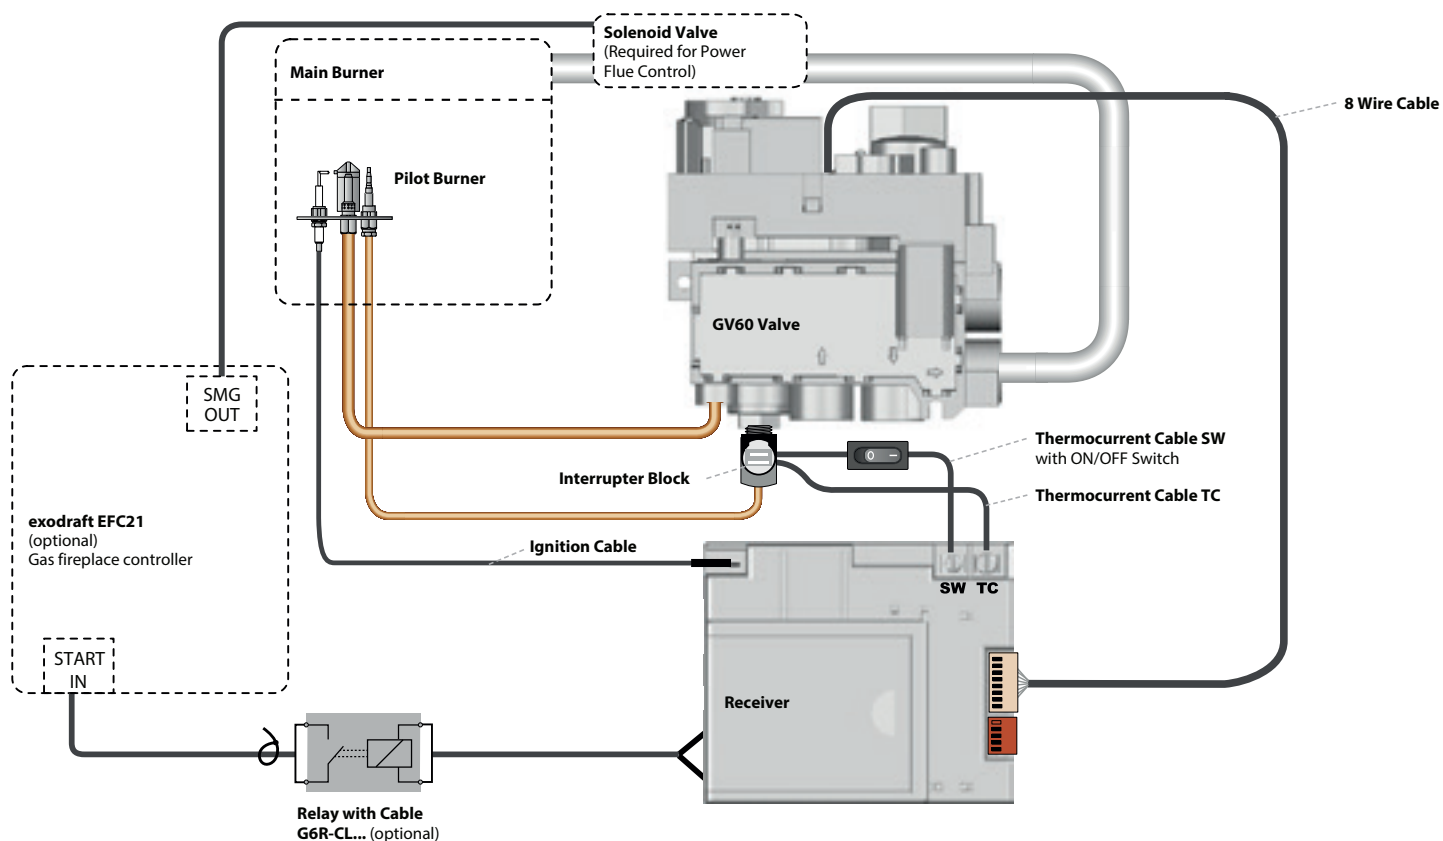

The chimney fan is available in 3 versions – for vertical or horizontal discharge via a steel chimney or for discharge through an external wall. All versions are available in a wide range of sizes that matches all types of fireplaces.

3
EFC21

The chimney fan controller ensures fail-safe control of your fire. When switched on a signal is sent to the chimney fan to create the optimal updraft in the chimney. When this is achieved the control system will allow gas into the gas fire enabling the gas fire to lit. Any reduction in the updraft will result in the gas supply being cut and the fireplace will switch off. This is the only system on the market that have attained the GASTEC approval in accordance with EN298.

Connection to gas controller

Function:

Using the remote to start the fireplace a radio signal is sent to the receiver, making the fan start and create the correct chimney draught. This is achieved within a few seconds and the gas fireplace will automatically ignite.