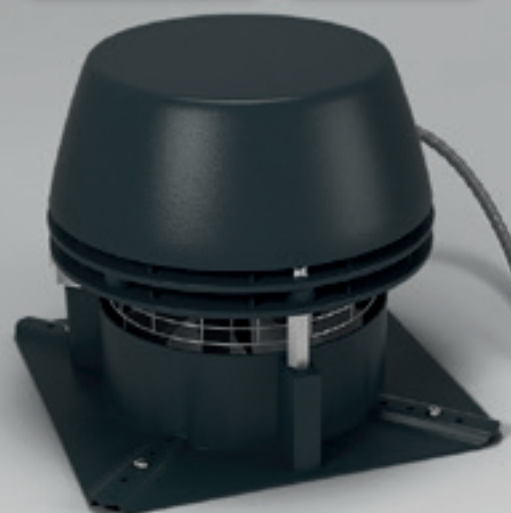

Gyrofocus gas fireplace with chimney fan

Freedom of design with an exodraft
chimney fan

focus[®]

exodraft

FACTS ABOUT EXODRAFT FANS

FREEDOM OF DESIGN

Vertical and horizontal flue runs with multiple elbows.

BETTER COMBUSTION

Maintenance-free

Easy to install

2 YEAR WARRANTY

Available in all RAL colours on request

Option A:
RSHG/RSVG fan mounted on roof
at the end of flue run

Option B:
RSG fan mounted on external
wall at the end of flue run

 Gyrofocus Gas Fire

The chimney fan ensures your family's safety

Exodraft is the only system on the market which has an approved fail-safe function. The system is used to secure the safety of the new fireplace.