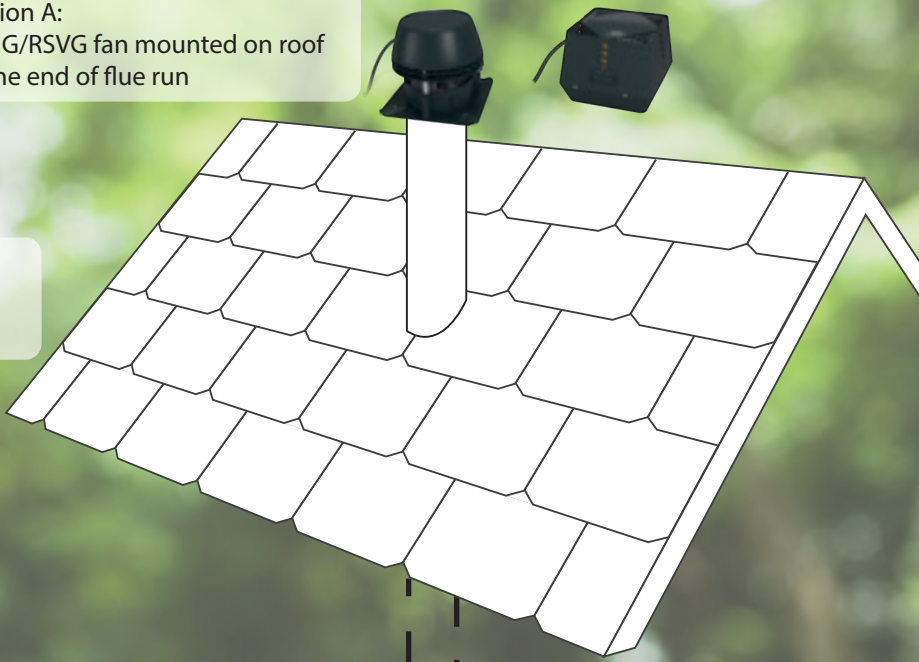

Maintenance-free

Easy to install

2 YEAR WARRANTY

Available in all RAL colours on request

Option A:
RSHG/RSVG fan mounted on roof
at the end of flue run

Option B:
RSG fan mounted on external
wall at the end of flue run

More options for fireplace placement

With the possibility of both vertical and horizontal flue runs with multiple bends, the placement of your fireplace is no longer limited by the location of your chimney.