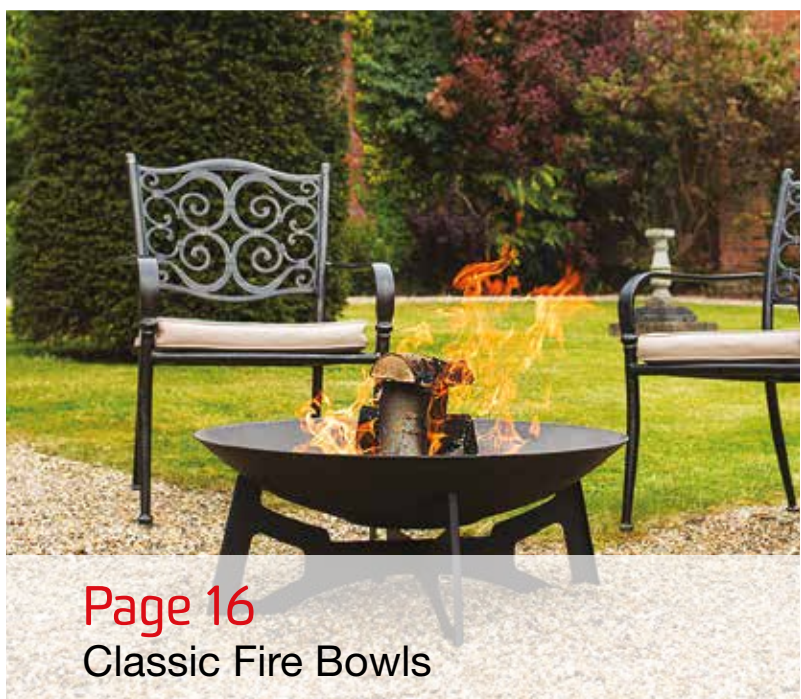

Page 10
BakerStone

Page 8
OUTR

Page 16
Classic Fire Bowls