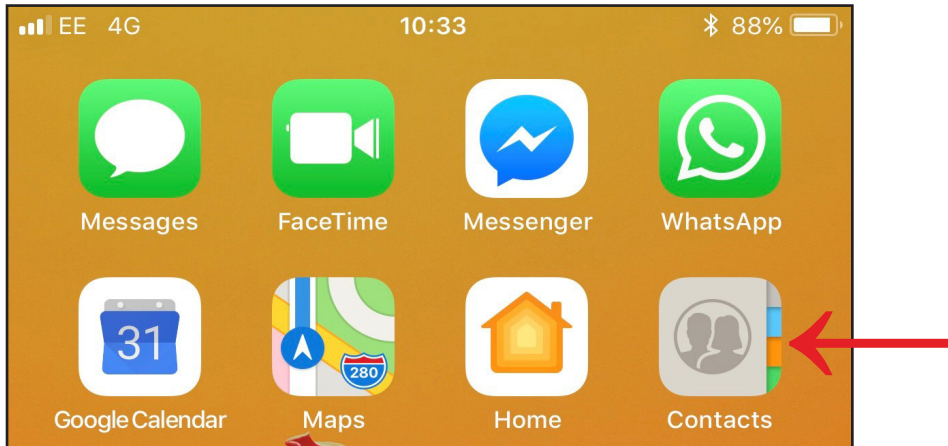

### Add Specflue to your Trusted Contacts (iCloud)

1. If you use iCloud as webmail, click the 'Contacts' icon.

2. On the 'Contacts' screen, click the + symbol to create a new contact.

3. Fill in the name and email address and click 'done'.