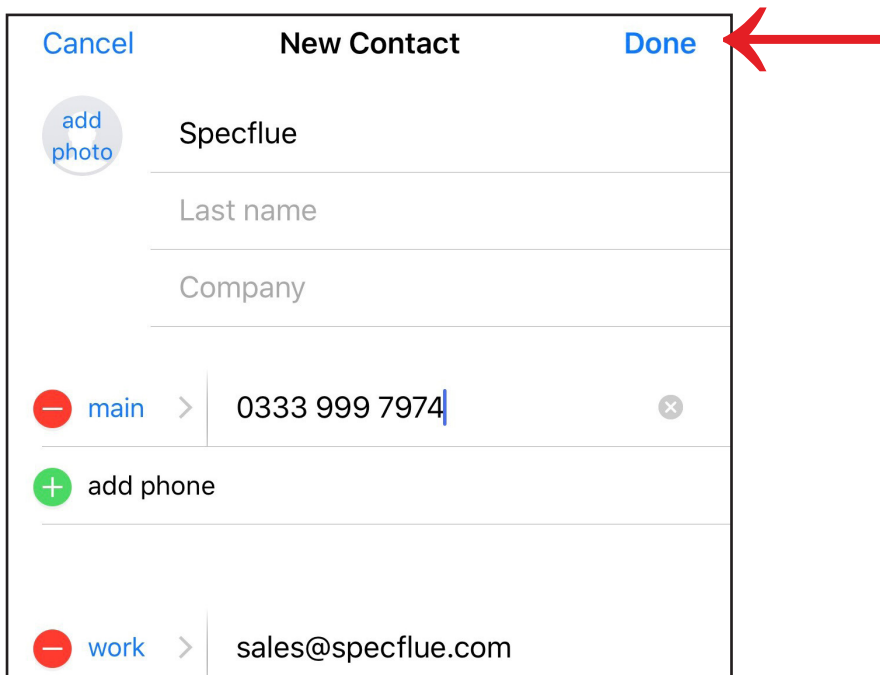

### Add Specflue to your Trusted Contacts (iCloud)

1. If you use iCloud as webmail, click the 'Contacts' icon.

2. On the 'Contacts' screen, click the + symbol to create a new contact.

3. Fill in the name and email address and click 'done'.