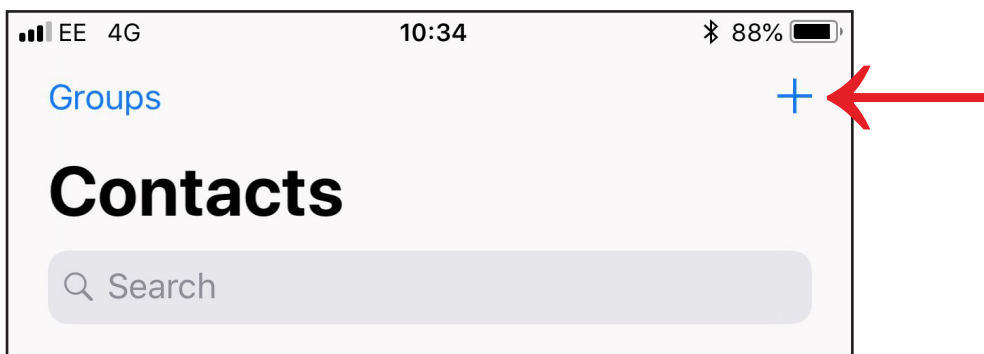

### Add Specflue to your Trusted Contacts (iCloud)

1. If you use iCloud as webmail, click the 'Contacts' icon.

2. On the 'Contacts' screen, click the + symbol to create a new contact.

3. Fill in the name and email address and click 'done'.